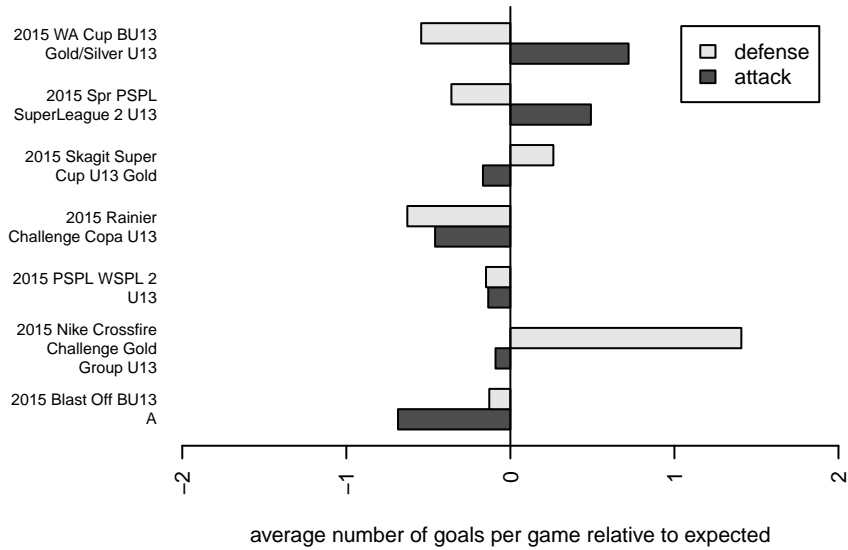

**attack and defense variance (black dot)
relative to other teams
and top 10 in region**

**attack and defense rating
relative to others at age
and all opponents in last 13 months**

Performance relative to 13 month average