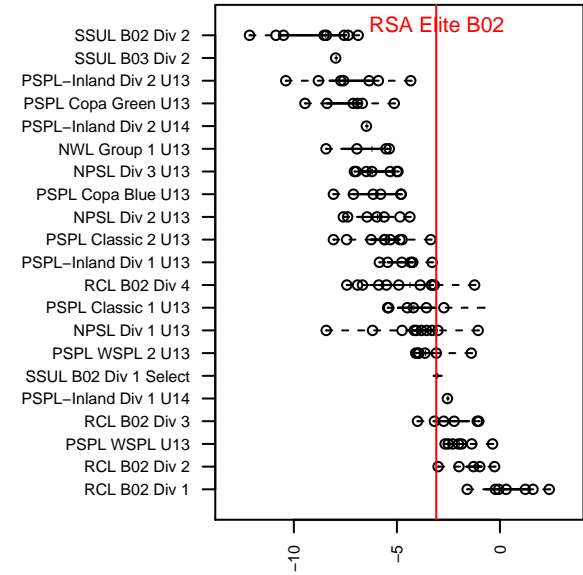

RSA Elite B02

RSA Elite
 Puyallup, WA
 B02 total strength=941
 attack=2.39 defense=1.11
 fall league = PSPL WSPL 2 U13
 spr league = Spr PSPL SuperLeague 2 U13
 notes= Goucher 2013-4; Ramirez 2015

alt names used:
 RAINIER SOCCER ALLIANCE RSA ELITE 03 F
 RAINIER SOCCER ALLIANCE RSA ELITE 02
 RSA Elite BU13 Goucher
 RSA Elite
 RSA Elite BU13 Ramirez
 RSA Elite BU13 Ramirez
 RAINIER SOCCER ALLIANCE ELITE 13 RAMI

**attack and defense variance (black dot)
relative to other teams
and top 10 in region**

**attack and defense rating
relative to others at age
and all opponents in last 13 months**

Performance relative to 13 month average