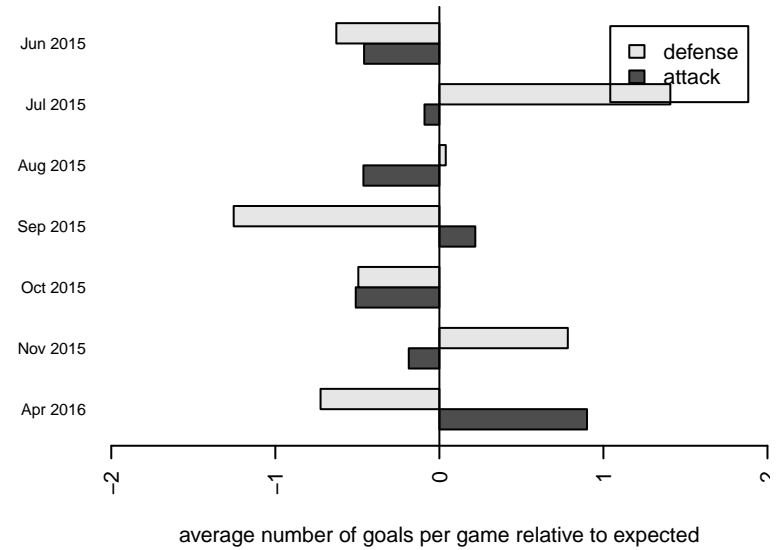

Performance relative to 13 month average