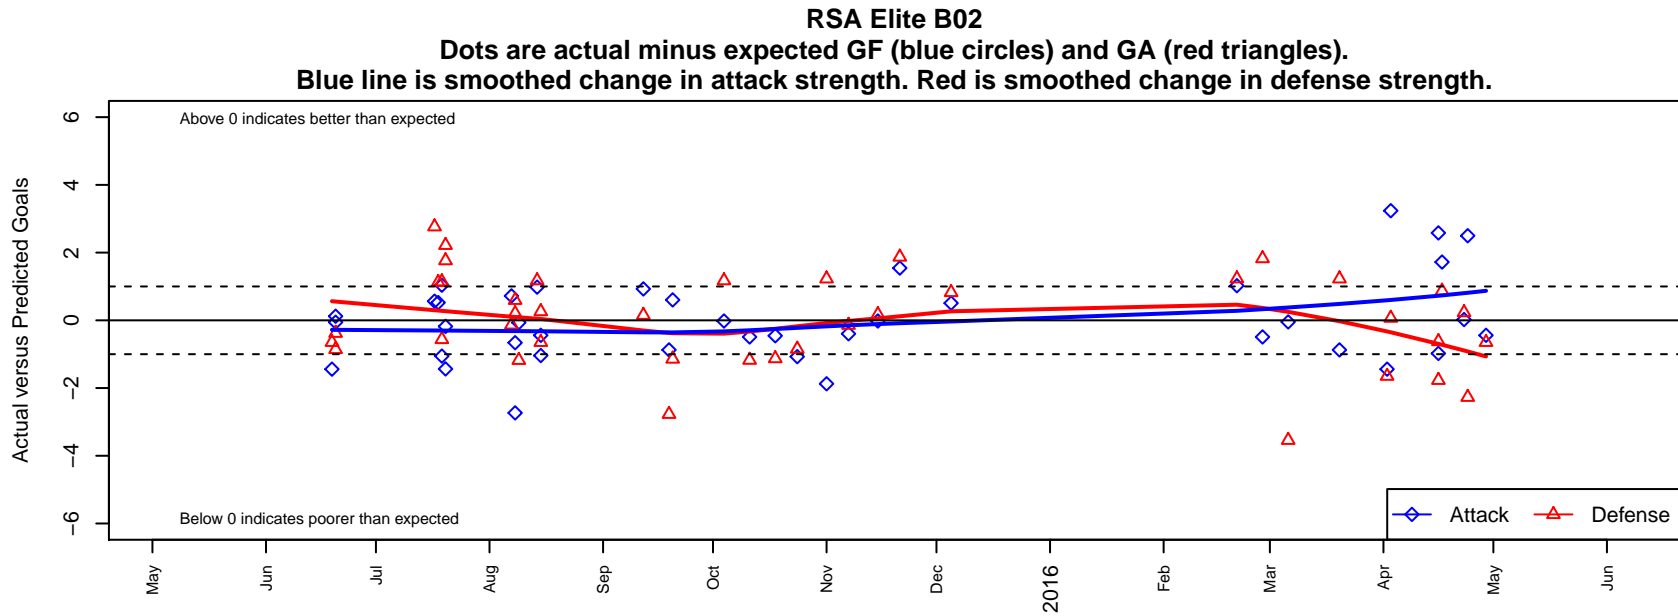

RSA Elite B02

RSA Elite
 Puyallup, WA
 B02 total strength=941
 attack=2.39 defense=1.11
 fall league = PSPL WSPL 2 U13
 spr league = Spr PSPL SuperLeague 2 U13
 notes= Goucher 2013-4; Ramirez 2015

alt names used:
 RAINIER SOCCER ALLIANCE RSA ELITE 03 F
 RAINIER SOCCER ALLIANCE RSA ELITE 02
 RSA Elite BU13 Goucher
 RSA Elite
 RSA Elite BU13 Ramirez
 RSA Elite BU13 Ramirez
 RAINIER SOCCER ALLIANCE ELITE 13 RAMI

**attack and defense variance (black dot)
relative to other teams
and top 10 in region**

**attack and defense rating
relative to others at age
and all opponents in last 13 months**

Performance relative to 13 month average